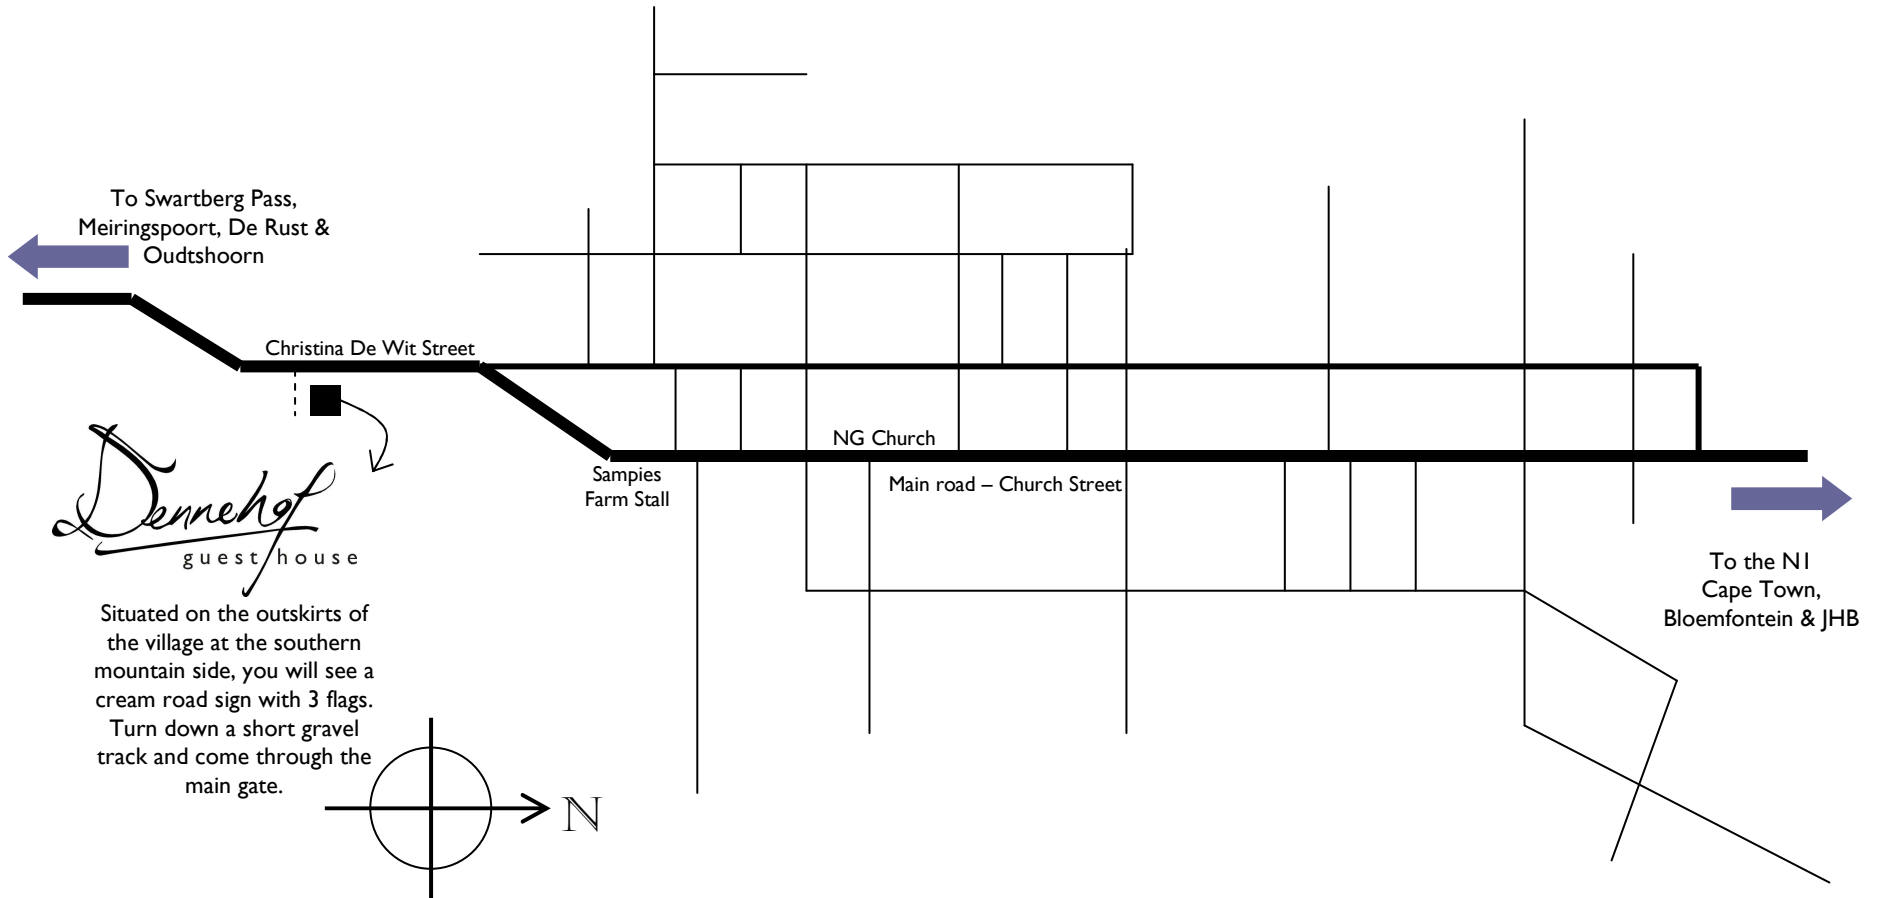

PRINCE ALBERT

- SOUTH AFRICA -

For further assistance, contact Lindsay or Ria on T: 023 5411 227, M: 082 456 8848 or email ria@dennehof.co.za